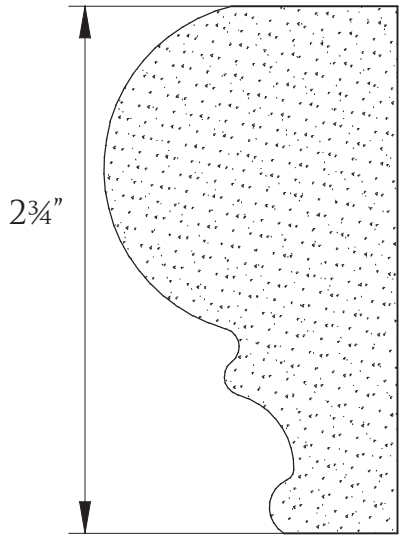

PENCIL  
2" X 12"

CIGARO  
2 1/4" X 12"

CORNICE  
2 3/4" X 12"

EDERA  
2" X 12"

CAPITELLO (F)  
1 1/2" X 12"

CAPITELLO  
1 3/4" X 12"

TORELLO  
2" X 12"

BASE X FINESTRE  
3" X 12"

ALZATA (F)  
4 3/4" X 12"

ALZATA (7)  
4 3/4" X 12"

ALZATA (6)  
5 1/2" X 12"

MOULDING PROFILE OPTIONS

OLLIN INTERNATIONAL  
301 E. BALL RD  
ANAHEIM, CA 92805  
(714) 535-0800 P  
(714) 535-8085 F  
WWW.OLLINSTONE.COM