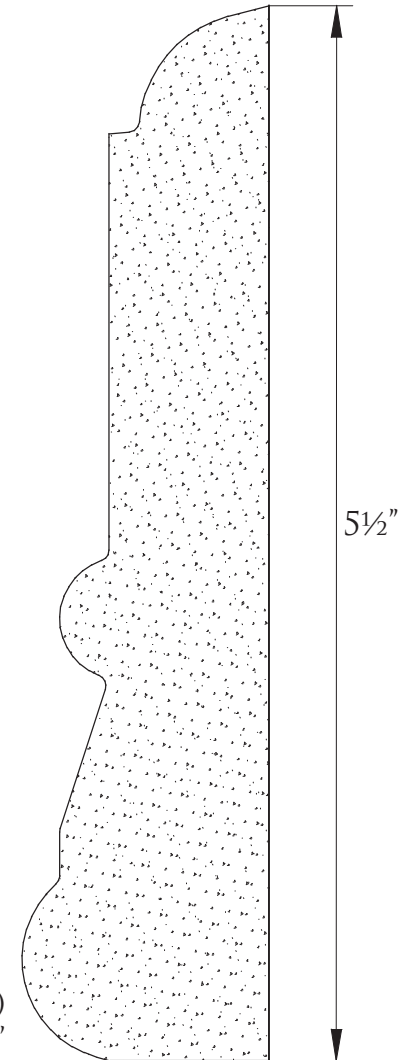

PENCIL  
2" X 12"

CIGARO  
2 1/4" X 12"

CORNICE  
2 3/4" X 12"

EDERA  
2" X 12"

CAPITELLO (F)  
1 1/2" X 12"

CAPITELLO  
1 3/4" X 12"

TORELLO  
2" X 12"

BASE X FINESTRE  
3" X 12"

ALZATA (F)  
4 3/4" X 12"

ALZATA (7)  
4 3/4" X 12"

ALZATA (6)  
5 1/2" X 12"

MOULDING PROFILE OPTIONS

OLLIN INTERNATIONAL  
301 E. BALL RD  
ANAHEIM, CA 92805  
(714) 535-0800 P  
(714) 535-8085 F  
WWW.OLLINSTONE.COM