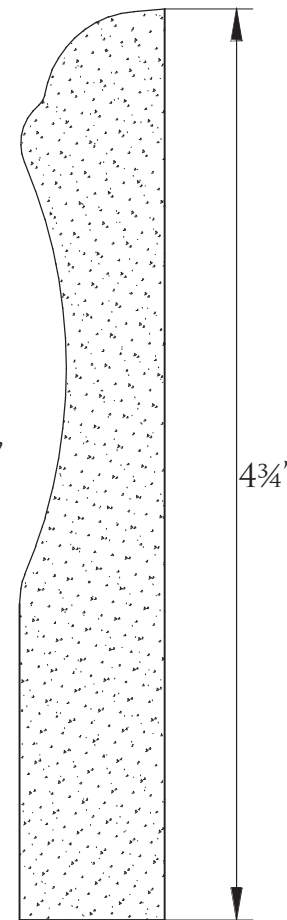

PENCIL  
2" X 12"

CIGARO  
2 1/4" X 12"

CORNICE  
2 3/4" X 12"

EDERA  
2" X 12"

CAPITELLO (F)  
1 1/2" X 12"

CAPITELLO  
1 3/4" X 12"

TORELLO  
2" X 12"

BASE X FINESTRE  
3" X 12"

ALZATA (F)  
4 3/4" X 12"

ALZATA (7)  
4 3/4" X 12"

ALZATA (6)  
5 1/2" X 12"

MOULDING PROFILE OPTIONS

OLLIN INTERNATIONAL  
301 E. BALL RD  
ANAHEIM, CA 92805  
(714) 535-0800 P  
(714) 535-8085 F  
WWW.OLLINSTONE.COM