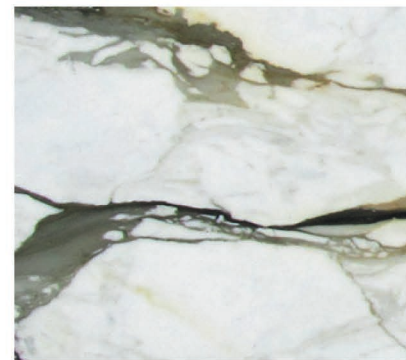

01

02

01: Slab
02: Close up

MARBLE

Calacatta Paonazzo

The Heavy black and gold brushstrokes look like a painting on a white canvas.

Available in:

SLAB 2CM

Finishes:

POLISHED

Recommended uses:

FIREPLACES
SHOWER WALLS
BATHROOM VANITIES
FOYERS
TUB SURROUNDS