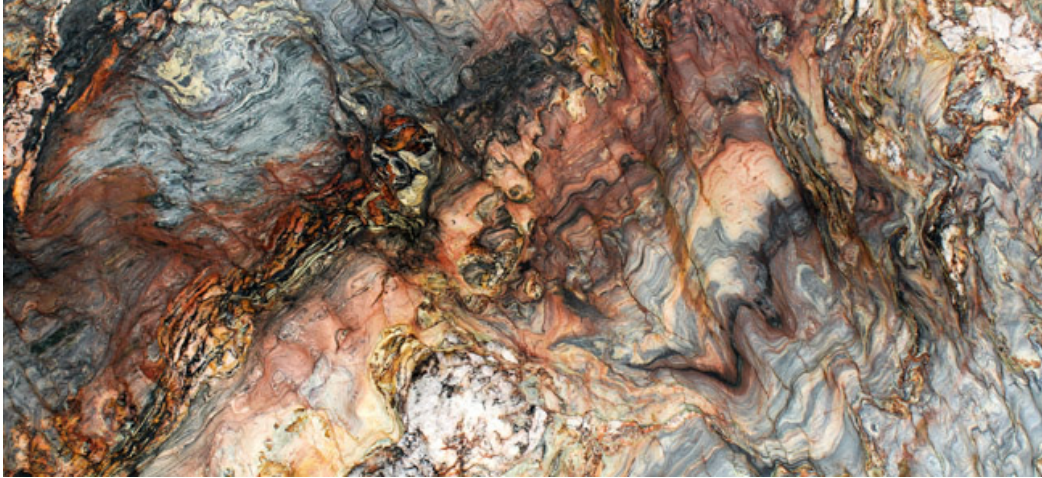

**OLLIN**

MARBLE • TRAVERTINE • GRANITE

01

02

01: Slab  
02: Close up

GRANITE

## Fusion

Mother Nature's finest art work.

**Available in:**

SLAB 2CM

**Finishes:**

POLISHED

**Recommended uses:**

COUNTERTOPS  
BATHROOM VANITIES  
SHOWER WALLS  
WET BARS  
INTERIOR/EXTERIOR FLOORING