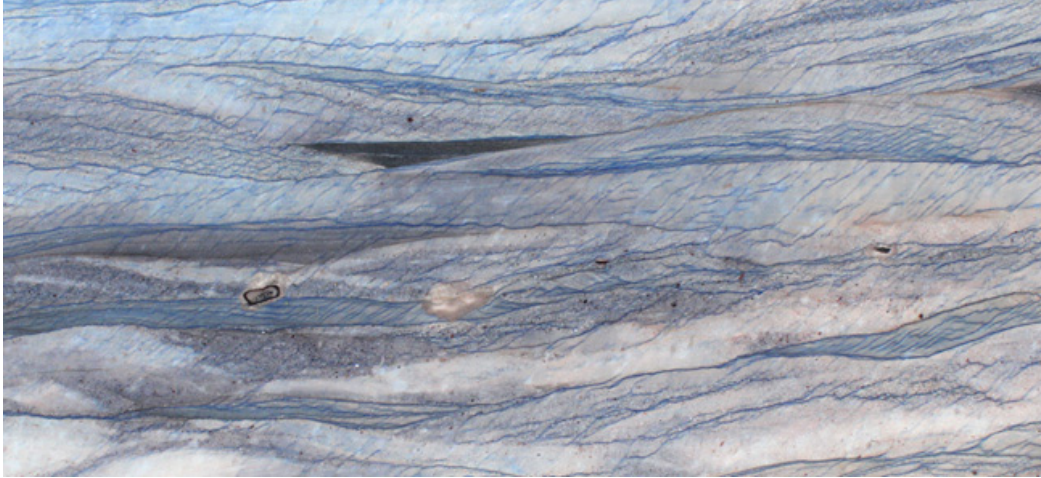

**OLLIN**

MARBLE • TRAVERTINE • GRANITE

01

02

01: Slab  
02: Close up

GRANITE

## Azul Macauba

Rivers of cobalt, aqua and ivory draw a very spa like feeling.

**Available in:**

SLAB 2CM

**Finishes:**

POLISHED

**Recommended uses:**

COUNTERTOPS  
BATHROOM VANITIES  
SHOWER WALLS  
WET BARS  
INTERIOR/EXTERIOR FLOORING